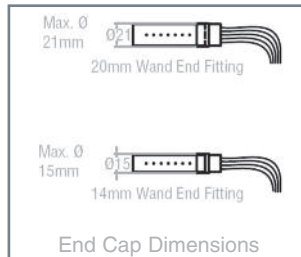

Light Wands

Light Wands are a smaller version of the Light Tubes. Available in **Standard 20mm** diameter and **Mini 14mm** diameter they come as standard with black or silver anodised finish but can also be painted to a custom colour. The Light Wands use polymer fibres at close spacings to give a very even wash of light ideally suited to use in small display cases or to light pictures or information boards. Fibre choice of 0.75mm, 1mm or 1.5mm polymer is determined by the throw of light needed and how close the scallops of light need to merge. Light wands can also be supplied as gantries with 1" diameter legs in a powder coated finish.

Consider the following when specifying Light Wands: the dimensions of the area to be lit; the space required to feed through the diameter of the wand at its widest point (usually the end cap); how the tails can run back to the light source; the intensity of light required. End caps are available if required. Following are the maximum lengths achievable with light wands lit from one end.

Single Light Wands 20mm dia. With 30mm common end

Fibre	Max tails	Centres	Max. Length
0.75mm	200	12mm	2.40m
0.75mm	200	15mm	3.00m
0.75mm	200	20mm	4.00m
1mm	150	12mm	1.80m
1mm	150	15mm	2.25m
1mm	150	20mm	3.00m
1.5mm	50	12mm	0.60m
1.5mm	50	15mm	0.75m
1.5mm	50	20mm	1.00m

Light Wands 14mm dia. With 30mm or 12.5mm mini common end

Fibre	Max tails	Centres	Max. Length
0.75mm	120	12mm	1.44m
0.75mm	120	15mm	1.80m
0.75mm	120	20mm	2.40m

Light Wands 20mm dia. With 12.5mm mini common end (max. 3 wands per light source)