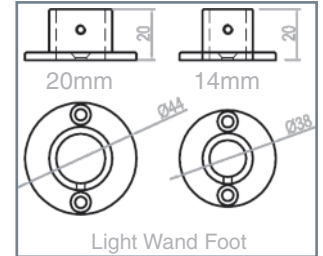

Light Wands

Light Wands are a smaller version of the Light Tubes. Available in **Standard 20mm** diameter and **Mini 14mm** diameter they come as standard with black or silver anodised finish but can also be painted to a custom colour. The Light Wands use polymer fibres at close spacings to give a very even wash of light ideally suited to use in small display cases or to light pictures or information boards. Fibre choice of 0.75mm, 1mm or 1.5mm polymer is determined by the throw of light needed and how close the scallops of light need to merge. Light wands can also be supplied as gantries with 1" diameter legs in a powder coated finish.

Consider the following when specifying Light Wands: the dimensions of the area to be lit; the space required to feed through the diameter of the wand at its widest point (usually the end cap); how the tails can run back to the light source; the intensity of light required. End caps are available if required. Following are the maximum lengths achievable with light wands lit from one end.

Single Light Wands 20mm dia. With 30mm common end

Fibre	Max tails	Centres	Max. Length
0.75mm	200	12mm	2.40m
0.75mm	200	15mm	3.00m
0.75mm	200	20mm	4.00m
1mm	150	12mm	1.80m
1mm	150	15mm	2.25m
1mm	150	20mm	3.00m
1.5mm	50	12mm	0.60m
1.5mm	50	15mm	0.75m
1.5mm	50	20mm	1.00m

Light Wands 14mm dia. With 30mm or 12.5mm mini common end

Fibre	Max tails	Centres	Max. Length
0.75mm	120	12mm	1.44m
0.75mm	120	15mm	1.80m
0.75mm	120	20mm	2.40m

Light Wands 20mm dia. With 12.5mm mini common end (max. 3 wands per light source)