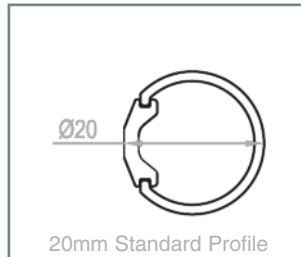

Light Wands

Light Wands are a smaller version of the Light Tubes. Available in **Standard 20mm** diameter and **Mini 14mm** diameter they come as standard with black or silver anodised finish but can also be painted to a custom colour. The Light Wands use polymer fibres at close spacings to give a very even wash of light ideally suited to use in small display cases or to light pictures or information boards. Fibre choice of 0.75mm, 1mm or 1.5mm polymer is determined by the throw of light needed and how close the scallops of light need to merge. Light wands can also be supplied as gantries with 1" diameter legs in a powder coated finish.

Single Light Wands 20mm dia. With 30mm common end

Fibre	Max tails	Centres	Max. Length
0.75mm	200	12mm	2.40m
0.75mm	200	15mm	3.00m
0.75mm	200	20mm	4.00m
1mm	150	12mm	1.80m
1mm	150	15mm	2.25m
1mm	150	20mm	3.00m
1.5mm	50	12mm	0.60m
1.5mm	50	15mm	0.75m
1.5mm	50	20mm	1.00m

Light Wands 14mm dia. With 30mm or 12.5mm mini common end

Fibre	Max tails	Centres	Max. Length
0.75mm	120	12mm	1.44m
0.75mm	120	15mm	1.80m
0.75mm	120	20mm	2.40m

Light Wands 20mm dia. With 12.5mm mini common end (max. 3 wands per light source)

Light Wands 20mm dia. With 14mm mini common end (max. 1 wand per light source)

Fibre	Max tails	Centres	Max. Length
0.75mm	198	12mm	2.37m
0.75mm	198	15mm	2.97m
0.75mm	198	20mm	3.96m
1mm	115	12mm	1.38m
1mm	115	15mm	1.72m
1mm	115	20mm	2.30m
1.5mm	46	12mm	0.55m
1.5mm	46	15mm	0.69m
1.5mm	46	20mm	0.92m