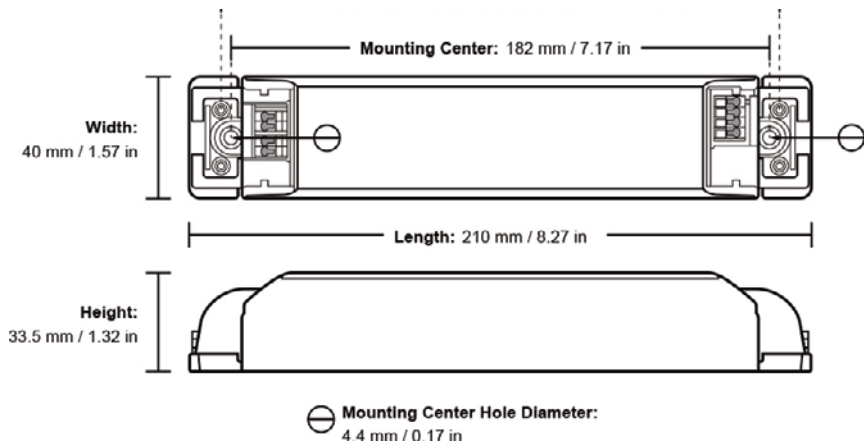

Product Code	DR-CC-11-DC-2/55-DA-CU
Input Voltage Range	120 - 250V AC
Rated Power	30W (other Wattages on request)
Output Current	350 - 1400mA
Output Voltage	2 - 55V DC
No. of LED Outputs	1
No. of LED Fittings	1 to 16
Dimming Functionality	DALI
Compatibility	Constant Current Luminaires
Protection	OVP / SCP / OTP / OCP
Connection	Push-in Terminals
Weight	204g 0.45lb
Dimensions	210mm x 40mm x 33.5mm 8.27" x 1.57" x 1.32"