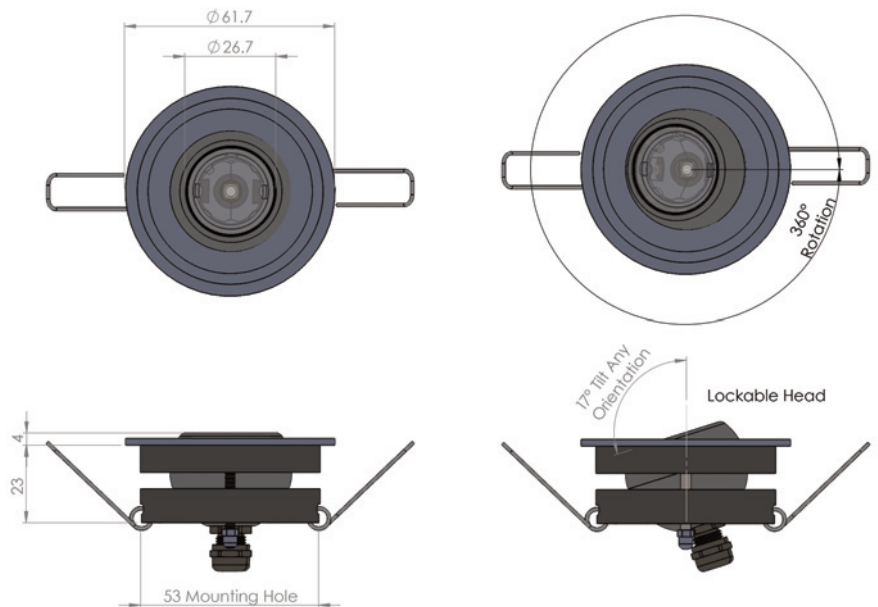

PRODUCT SPECIFICATION SHEET

Rev. C3

LD10 LED Downlight

A recessed downlight with a lockable eyeball which is held in place with spring clips. Available in a range of finishes, this fitting can be rotated and tilted to point directly at any objects to be illuminated. Rated to IP66, this fitting is also suitable for use outdoors.

Our downlight fittings are suitable for use in a variety of different applications and are the ideal solution for lighting outdoor areas such as patios and driveways.

GENERAL INFORMATION

Color Temperatures	2700K, 3000K, 4000K & 5700K
Power Consumption	1W per fitting, not inc. driver
Voltage	3.2V nominal
Driver Options	No dimming / 0-10V dimming local dimming / remote dimming
Lens Options	13.5° / 19° / 28°
Lumens per Watt (19° Lens)	67lm/W (2700K) 65lm/W (3000K) 72lm/W (4000K) 89lm/W (5700K)
Material	Stainless steel
Finish	Black, natural stainless steel, custom RAL to order
IP Rating	IP66
Mounting	Spring clip mounting
Articulation	Tilt: 17° (lockable) / Rotation: 360°

Note that all dimensions are shown in mm

PRODUCT CODES

MODEL	OPTICS		COLOR TEMP		MATERIAL		FLANGE COLOR		EYEBALL COLOR	
UFO LD10	13.5°	13	2700K	27	Stainless Steel	SS	Black	BLF	Black	BLB
	19°	19	3000K	30			Stainless Steel	SSF	Stainless Steel	SSB
	28°	28	4000K	40			Custom	CUF	Custom	CUB
			5700K	57						
UFO LD10										