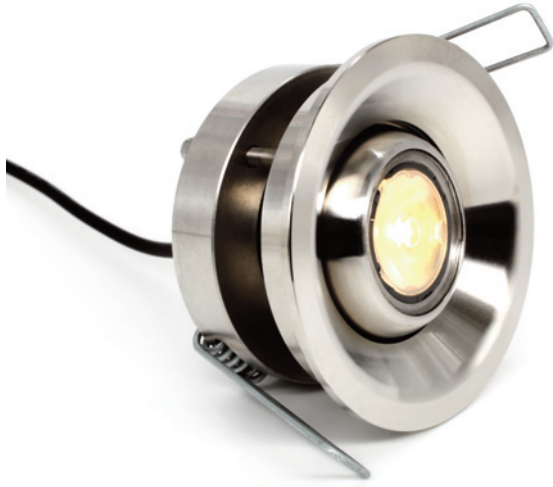

PRODUCT SPECIFICATION SHEET

Rev. C3

LD10 LED Downlight

A recessed downlight with a lockable eyeball which is held in place with spring clips. Available in a range of finishes, this fitting can be rotated and tilted to point directly at any objects to be illuminated. Rated to IP66, this fitting is also suitable for use outdoors.

Our downlight fittings are suitable for use in a variety of different applications and are the ideal solution for lighting outdoor areas such as patios and driveways.

GENERAL INFORMATION

Color Temperatures	2700K, 3000K, 4000K & 5700K
Power Consumption	1W per fitting, not inc. driver
Voltage	3.2V nominal
Driver Options	No dimming / 0-10V dimming local dimming / remote dimming
Lens Options	13.5° / 19° / 28°
Lumens per Watt (19° Lens)	67lm/W (2700K) 65lm/W (3000K) 72lm/W (4000K) 89lm/W (5700K)
Material	Stainless steel
Finish	Black, natural stainless steel, custom RAL to order
IP Rating	IP66
Mounting	Spring clip mounting
Articulation	Tilt: 17° (lockable) / Rotation: 360°

Note that all dimensions are shown in mm

PRODUCT CODES

MODEL	OPTICS		COLOR TEMP		MATERIAL		FLANGE COLOR		EYEBALL COLOR	
UFO LD10	13.5°	13	2700K	27	Stainless Steel	SS	Black	BLF	Black	BLB
	19°	19	3000K	30			Stainless Steel	SSF	Stainless Steel	SSB
	28°	28	4000K	40			Custom	CUF	Custom	CUB
			5700K	57						
UFO LD10										