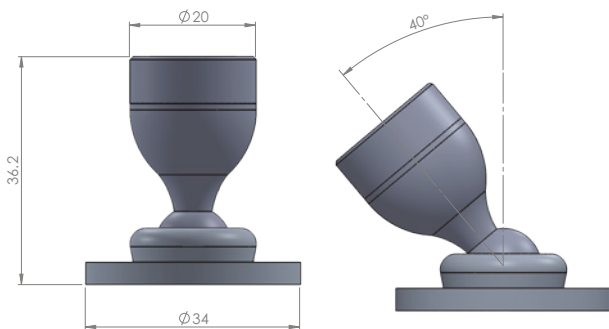

PRODUCT SPECIFICATION SHEET

Rev. C2

LE1 LED Downlight

Surface mount LED downlight fitting with free rotation and tilt. The UFO LE1 fitting features a sleek design and 360° rotation with 40° articulation in the pivot.

Available in a choice of color temperatures with high color rendition and a selection of optics, the fitting can be used to provide contemporary, functional lighting in any environment.

Note that all dimensions are shown in mm

TECHNICAL INFORMATION

Illuminator	LED
Operating Environment	Indoor
Material	Aluminum
Finishes	Black or silver
Mounting Method	Surface mount
Power Consumption	350mA (1W) or 500mA (1.5W)
Voltage	3.2V nominal
Color Temperatures	3000K, 4000K
Typical CRI Values	98CRI (3000K) 95CRI (4000K)
Lumens per Watt	3000K - 51lm/W 4000K - 54lm/W
Lens Options	12° / 22° / 30° / 53°
Articulation	Tilt: 40° / Rotation: 360°