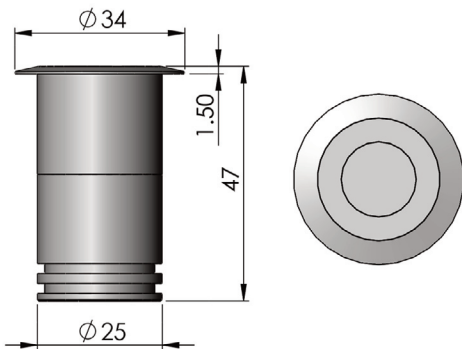

## LP6 LED Paver

Small LED paver fitting. Available in either stainless steel or hard anodised aluminum.

With an extended barrel measuring 47mm in length, the LP6 is the ideal fitting for applications where a deep recess exists.

Note that all dimensions are displayed in mm

### TECHNICAL INFORMATION

Illuminator	LED
Operating Environment	Outdoor
Material	Stainless steel or hard anodised aluminum
Finishes	Black, silver, custom RAL to order
Mounting Hole Size	29mm (1.15")
Power Consumption	1W per fitting
Voltage	3.2V nominal
Color Temp. & CRI	3000K - 96CRI (typical) / 4000K - 97CRI (typical)
Typical Luminous Flux (based on 15° lens)	3000K: 47lm/W / 4000K: 53lm/W
Lens Options	15° / 51°