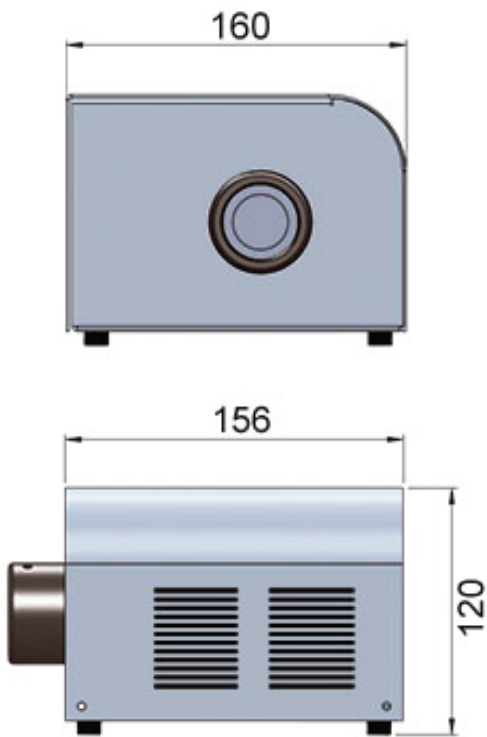

Note that drawing dimensions are shown in mm

ELECTRICAL CHARACTERISTICS

Supply Voltage	90-264Vac
Mains Running Current	0.23A @ 240Vac
Mains Voltage VA rating	50VA
External PSU Type	Meanwell, 24V, 2.5A, 60W
Motor Type	Rotalink 25C13/YSOLPSL3E - 12V - 60:1
Fan Type	Sunon, 60mm, 10dBA

AVAILABLE ACCESSORIES

MAS0403021R5	Weatherproof enclosure

ILLUMINATOR PRODUCT CODES

MODEL	COLOR TEMP		MANUAL DIM*		EFFECT		CONTROL	
	K	hrs	YES	M				
UFO VEGA	3000K	30	YES	M	Color change	C	Manual	M
	4000K	40	NO	X	Twinkle	T	DMX	DMX
					Segmented Twinkle	ST	0-10V	0-10

UFO VEGA - [ ] - [ ] - [ ] - [ ]

e.g. UFO VEGA 30-M-C-M

*Manual dimming is only available on illuminators with manual control option. The Vega XCM(color wheel) & Vega XTM (twinkle wheel) have manual speed control on the decorative motor. On these versions the light output is set to maximum and cannot be dimmed.

The Vega MCM & Vega MTM have manual speed control on the decorative motor and also manual dimming control of the LED. The light output can be adjusted manually using the control on the rear of the unit from no light output to maximum light output