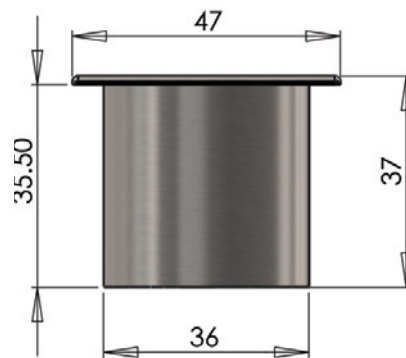

## UFO P14 Paver

Our range of classic paver fittings are all manufactured from hard wearing, corrosion resistant 316 stainless steel, and fitted with high quality toughened glass.

Available in a wide range of sizes, paver fittings can generally be used with fibre sizes ranging from 2mm up to 8mm diameter. This is dependant on the size of ferrule the fitting can accept.

All pavers are supplied in natural stainless steel and are most types are available with a choice of clear or frosted glass.

The P14 is a medium walkover paver with a 47mm (1.85") square flange and a total depth of 37mm (1.46"). Fitted with a 25mm (0.98") square toughened glass front which can be supplied in either clear or frosted versions.

### TECHNICAL INFORMATION

Lens	25mm (0.98") square, clear or frosted
Beam angle	60°
Material	316 Stainless steel
Finishes available	Stainless steel
Weight	222.4g (0.49lb)
Mounting hole size	38mm (1.5")
Ferrule size	M10 or 8mm smooth
Min. fiber size	2mm
Max. fiber size	8mm

### ORDERING CODES

MODEL	LENS		FERRULE SIZE	
UFO P14	Clear	C	M10	M10
	Frosted	F	8mm	8mm
UFO P14				

Note that dimensions are shown in mm

Universal Fibre Optics Ltd  
Home Place \ Coldstream  
TD12 4DT \ UK  
+44 (0)1890 883416 \ www.ufo.lighting