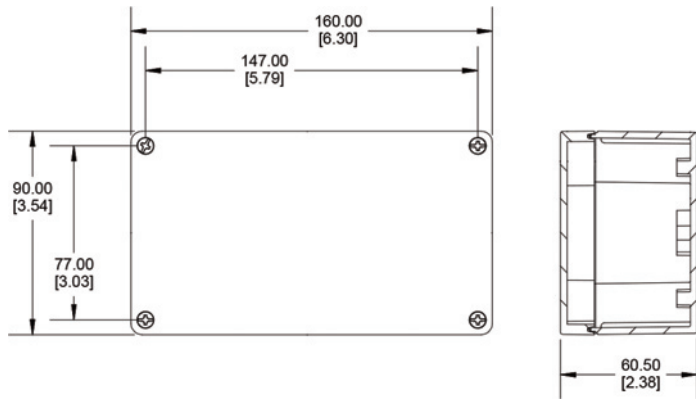

PRODUCT SPECIFICATION SHEET

UFO LED SPCC1S Splitter

Rev. C1

A 12 way constant current series splitter with screw terminal connectors.

Mounted in an IP65 rated enclosure and recommended for use outdoors.

Supplied with a 1m long power cable. This splitter box allows multiple LED fittings to be used with one driver unit.

Refer to individual driver datasheets to determine minimum and maximum number of fittings supported.

SPCC1S - TECHNICAL INFORMATION

| | |
|-------------------|---|
| UFO Product Code | SP-CCIP-XX-XX-XX-ST |
| Description | 12 way constant current series splitter with screw terminal connectors. Mounted in an IP65 enclosure and supplied with 1 metre power cable. |
| No. of Connectors | 12 |
| Approvals | CE/UL |
| IP Rating | IP65 suitable for outdoor use |
| Connection | Screw terminal |
| Accessories | Circuit continuity plug |
| Dimensions | 160mm x 90mm x 60.5mm |
| Enclosure Details | <ul style="list-style-type: none">•Constructed from polycarbonate with UL flammability rating of UL94 V0 @ 3mm•Finished in RAL7035 light grey•Gasketed lid with 2 piece tongue & groove construction•Protection against oil, dust and water ingress•Gasket is preformed and replaceable, high temperature UL listed silicone rubber•Designed to meet IP66 & NEMA 4, 4X, 12 & 13 ratings•UL508 listed•Supplied with 12 x 10mm watertight glands |